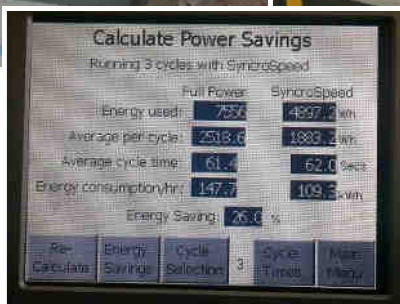

Windsor

models

WMT 450
WMT 550
SPH 450
HSI 450
HSI 550
SP2200E

motors

110
90
75
55
320

sectors

household
whitegoods

locations

India
Greece
France
Portugal
Germany