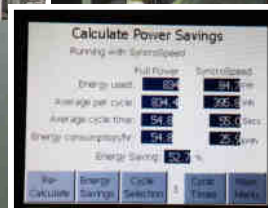

## locations

- UK
- Belgium
- Netherlands
- France
- Mexico
- Greece
- Canada

SyncroSpeed S3 Jul 2012 75+75 HP

SyncroSpeed S3 Mar 2014 150 HP