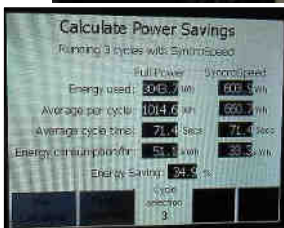

Krauss Maffei