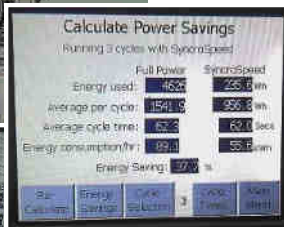

## locations

- UK
- Belgium
- Netherlands
- France
- Mexico
- Greece
- Canada

SyncroSpeed S3 Jul 2012 75+75 HP

SyncroSpeed S3 Mar 2014 150 HP