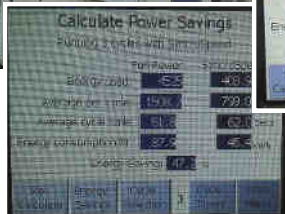

## locations

- UK
- Belgium
- Netherlands
- France
- Mexico
- Greece
- Canada

SyncroSpeed S3 Jul 2012 75+75 HP

SyncroSpeed S3 Mar 2014 150 HP