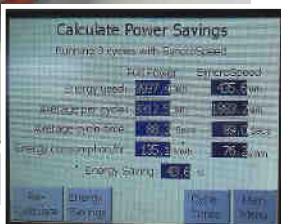

Krauss Maffei