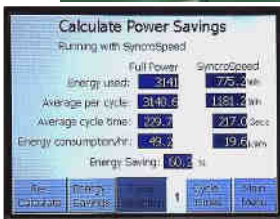

Cincinatti

models

VH850
VL1000
ML3500
VL725
MH600
MM880

motors

75+55
55+45
75+55+55
75
110
75+55+55

sectors

household
automotive
toys
medical

locations

UK
Mexico
USA